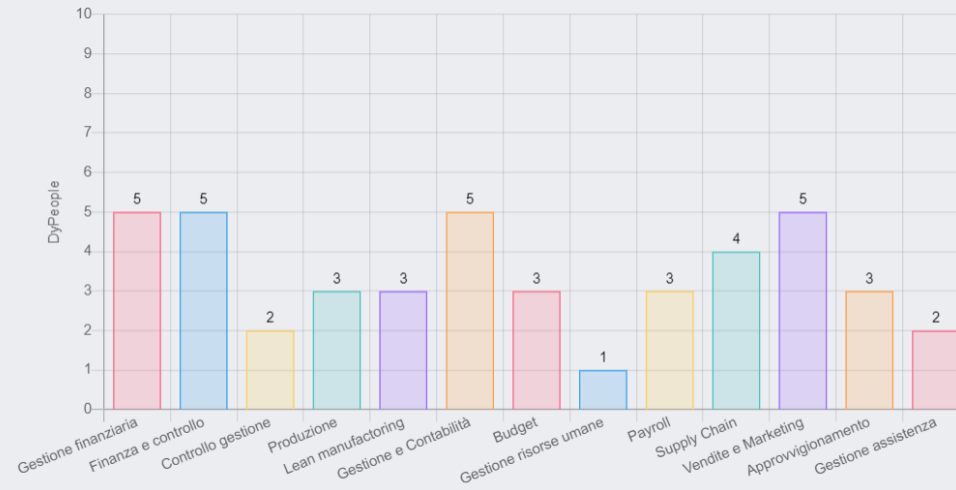

RMS
Retail
Management
Solutions

For Dynamics Platform

Cloud

Cloud App & Management
On Microsoft Azure Platform

Innovation

Perform Complex Projects
On Microsoft Dynamics

365FFO Skill Map

365 FFO

AREA FUNZIONALE

365 FFO

AREA TECNICA

365FFO Skill Map

365BC Skill Map

365 BC/NAV

AREA FUNZIONALE

365 BC/NAV